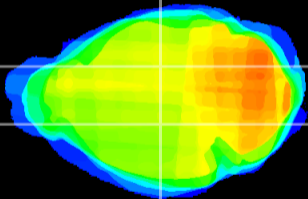

Coronal

Sagittal-R

Sagittal-L

ViBrism: CX10633
Horizontal

VPM/VPL