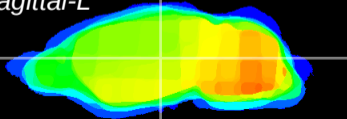

Coronal

Sagittal-R

Sagittal-L

ViBrism: CX10633
Horizontal

VPM/VPL