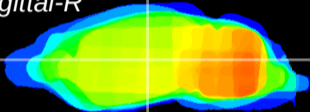

Coronal

Sagittal-R

Sagittal-L

ViBrism: CX10633
Horizontal

VPM/VPL