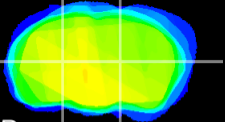

Coronal

Sagittal-R

Sagittal-L

ViBrism: CX10633
Horizontal

VPM/VPL