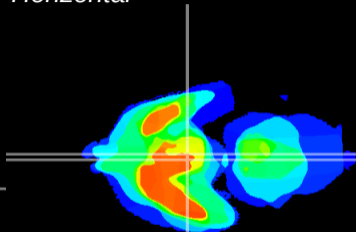

Coronal

Sagittal-R

Sagittal-L

ViBrism: CX10634
Horizontal

Arc