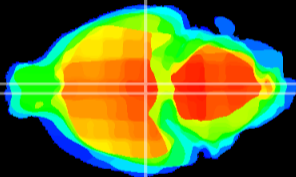

Coronal

Sagittal-R

Sagittal-L

ViBriSM: CX10640
Horizontal

M