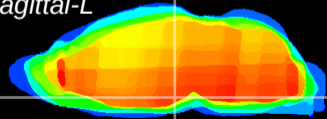

Coronal

Sagittal-R

Sagittal-L

ViBriSM: CX10640
Horizontal

M