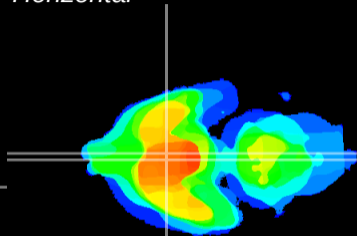

Coronal

Sagittal-R

Sagittal-L

ViBriSM: CX10640
Horizontal

SCN