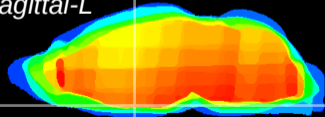

Coronal

Sagittal-R

Sagittal-L

ViBriSM: CX10640
Horizontal

SCN