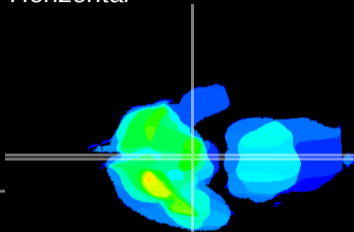

Coronal

Sagittal-R

Sagittal-L

ViBrism: CX10647
Horizontal

ME