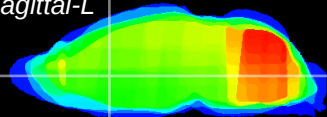

Coronal

Sagittal-R

Sagittal-L

ViBrism: CX10648
Horizontal

LS