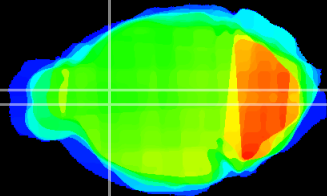

Coronal

Sagittal-R

Sagittal-L

ViBrism: CX10648
Horizontal

LS