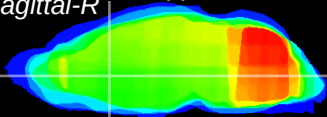

Coronal

Sagittal-R

Sagittal-L

ViBrism: CX10648
Horizontal

LS