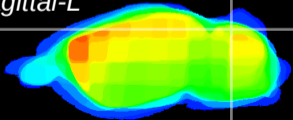

Coronal

Sagittal-R

Sagittal-L

ViBrism: CX10650
Horizontal

Cb lobe