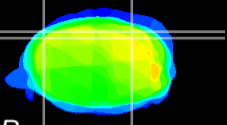

Coronal

Sagittal-R

Sagittal-L

ViBrism: CX10650
Horizontal

Cb lobe