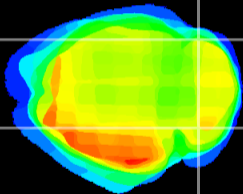

Coronal

Sagittal-R

Sagittal-L

ViBrism: CX10650
Horizontal

Cb lobe