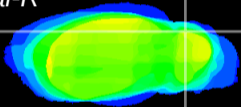

Coronal

Sagittal-R

Sagittal-L

ViBrism: CX10650
Horizontal

Cb lobe