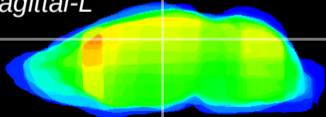

Coronal

Sagittal-R

Sagittal-L

ViBrism: CX10650
Horizontal

DG