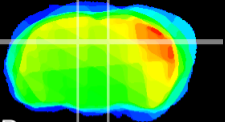

Coronal

Sagittal-R

Sagittal-L

ViBrism: CX10650
Horizontal

DG