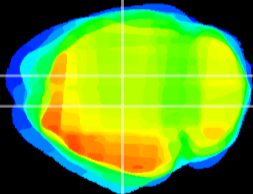

Coronal

Sagittal-R

Sagittal-L

ViBrism: CX10650
Horizontal

DG