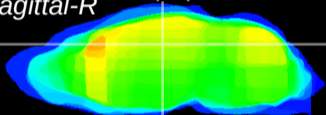

Coronal

Sagittal-R

Sagittal-L

ViBrism: CX10650
Horizontal

DG