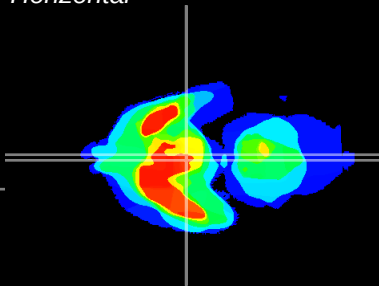

Coronal

Sagittal-R

Sagittal-L

ViBrism: CX10652
Horizontal

Arc