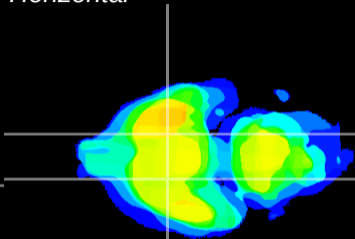

Coronal

Sagittal-R

Sagittal-L

ViBrism: CX10657
Horizontal

S0