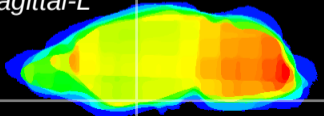

Coronal

Sagittal-R

Sagittal-L

ViBrism: CX10657
Horizontal

S0