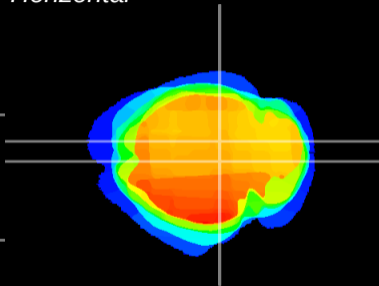

Coronal

Sagittal-R

Sagittal-L

ViBrism: CX10658
Horizontal

SC