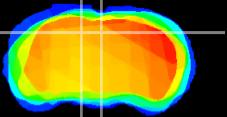

Coronal

Sagittal-R

Sagittal-L

ViBrism: CX10658
Horizontal

SC