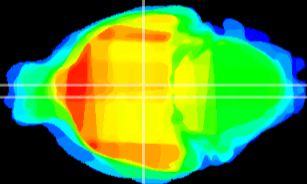

Coronal

Sagittal-R

Sagittal-L

ViBrism: CX10662
Horizontal

DM