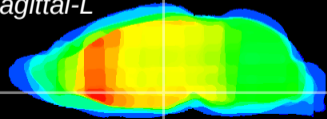

Coronal

Sagittal-R

Sagittal-L

ViBrism: CX10662
Horizontal

DM