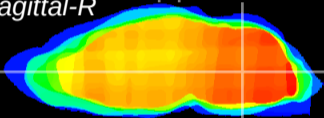

Coronal

Sagittal-R

Sagittal-L

ViBrism: CX10665
Horizontal

MVe