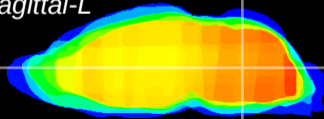

Coronal

Sagittal-R

Sagittal-L

ViBrism: CX10665
Horizontal

MVe