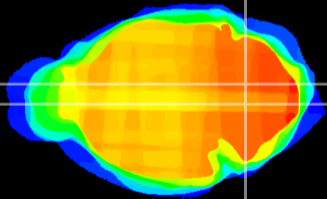

Coronal

Sagittal-R

Sagittal-L

ViBrism: CX10665
Horizontal

MVe