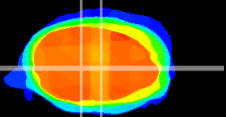

Coronal

Sagittal-R

Sagittal-L

ViBrism: CX10665
Horizontal

MVe