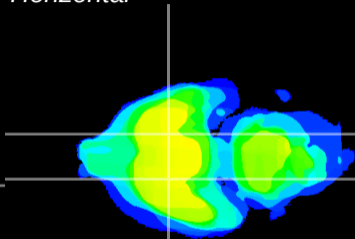

Coronal

Sagittal-R

Sagittal-L

ViBriSm: CX10666
Horizontal

S0