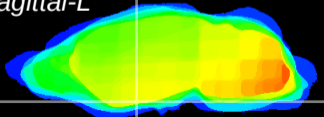

Coronal

Sagittal-R

Sagittal-L

ViBriSm: CX10666
Horizontal

S0