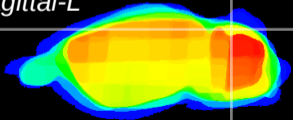

Coronal

Sagittal-R

Sagittal-L

ViBrism: CX10667
Horizontal

Cb lobe