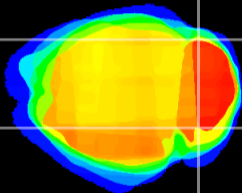

Coronal

Sagittal-R

Sagittal-L

ViBrism: CX10667
Horizontal

Cb lobe