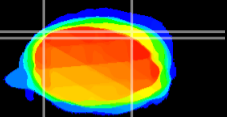

Coronal

Sagittal-R

Sagittal-L

ViBrism: CX10667
Horizontal

Cb lobe