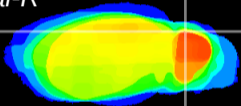

Coronal

Sagittal-R

Sagittal-L

ViBrism: CX10667
Horizontal

Cb lobe