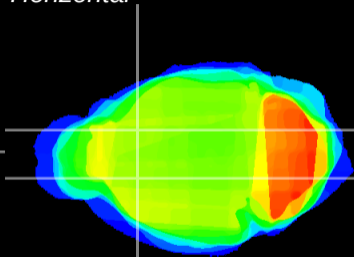

Coronal

Sagittal-R

Sagittal-L

ViBrism: CX10668
Horizontal

CPU medial