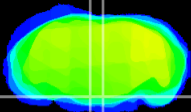

Coronal

Sagittal-R

Sagittal-L

ViBrism: CX10668
Horizontal

Pn