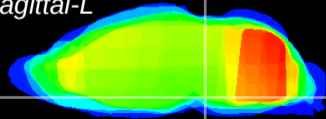

Coronal

Sagittal-R

Sagittal-L

ViBrism: CX10668
Horizontal

Pn