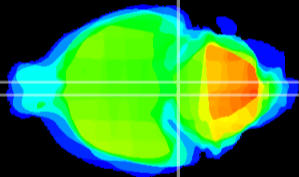

Coronal

Sagittal-R

Sagittal-L

ViBrism: CX10668
Horizontal

Pn