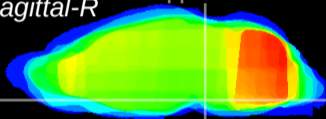

Coronal

Sagittal-R

Sagittal-L

ViBrism: CX10668
Horizontal

Pn