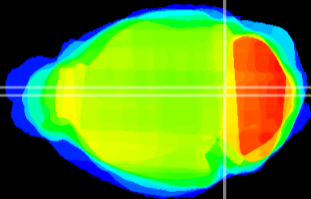

Coronal

Sagittal-R

Sagittal-L

ViBrism: CX10668
Horizontal

Tg