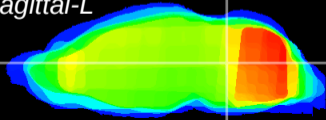

Coronal

Sagittal-R

Sagittal-L

ViBrism: CX10668
Horizontal

Tg