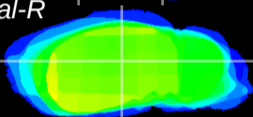

Coronal

Sagittal-R

Sagittal-L

ViBrism: CX10669
Horizontal

LG