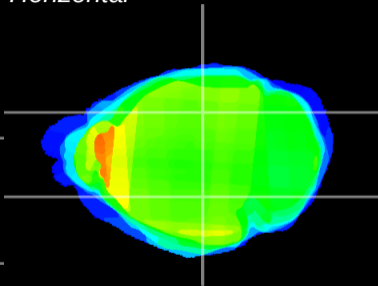

Coronal

Sagittal-R

Sagittal-L

ViBrism: CX10669
Horizontal

LG