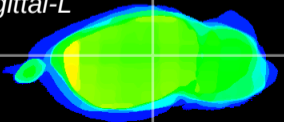

Coronal

Sagittal-R

Sagittal-L

ViBrism: CX10669
Horizontal

LG