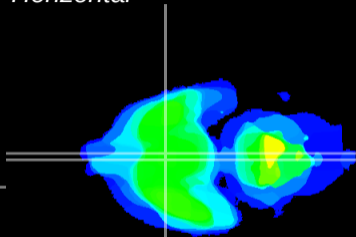

Coronal

Sagittal-R

Sagittal-L

ViBrism: CX10671
Horizontal

SCN