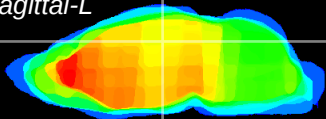

Coronal

Sagittal-R

Sagittal-L

ViBrism: CX10672
Horizontal

DG