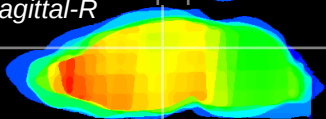

Coronal

Sagittal-R

Sagittal-L

ViBrism: CX10672
Horizontal

DG