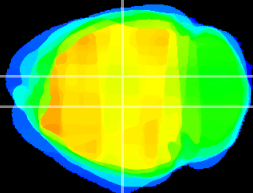

Coronal

Sagittal-R

Sagittal-L

ViBrism: CX10672
Horizontal

DG