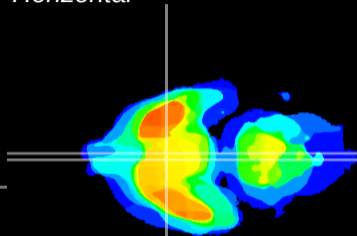

Coronal

Sagittal-R

Sagittal-L

ViBrisM: CX10674
Horizontal

SCN