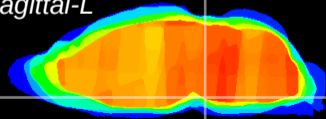

Coronal

Sagittal-R

Sagittal-L

ViBrism: CX10678
Horizontal

Pn