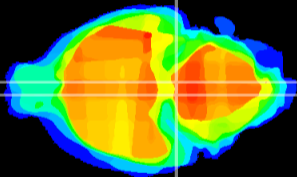

Coronal

Sagittal-R

Sagittal-L

ViBrism: CX10678
Horizontal

Pn