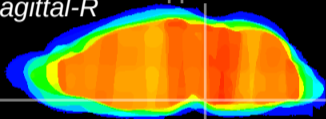

Coronal

Sagittal-R

Sagittal-L

ViBrism: CX10678
Horizontal

Pn