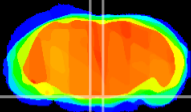

Coronal

Sagittal-R

Sagittal-L

ViBrism: CX10678
Horizontal

Pn