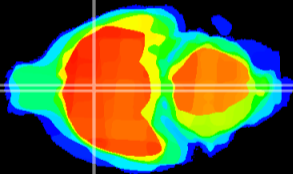

Coronal

Sagittal-R

Sagittal-L

ViBriSM: CX10680
Horizontal

MPA