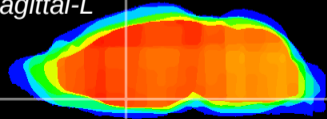

Coronal

Sagittal-R

Sagittal-L

ViBriSM: CX10680
Horizontal

MPA