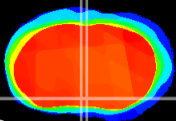

Coronal

Sagittal-R

Sagittal-L

ViBriSM: CX10680
Horizontal

MPA