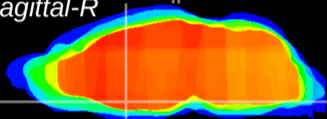

Coronal

Sagittal-R

Sagittal-L

ViBriSM: CX10680
Horizontal

MPA