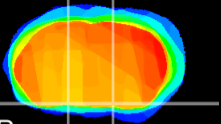

Coronal

Sagittal-R

Sagittal-L

ViBrism: CX10682
Horizontal

S0