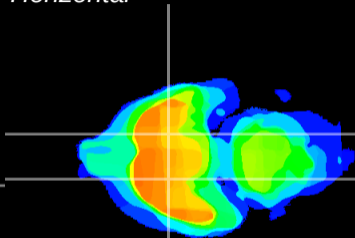

Coronal

Sagittal-R

Sagittal-L

ViBrism: CX10682
Horizontal

S0