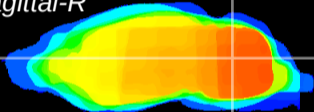

Coronal

Sagittal-R

Sagittal-L

ViBrism: CX10684
Horizontal

Cb nucleus