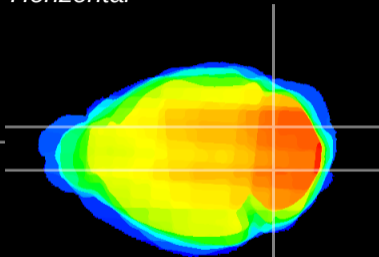

Coronal

Sagittal-R

Sagittal-L

ViBrism: CX10684
Horizontal

Cb nucleus