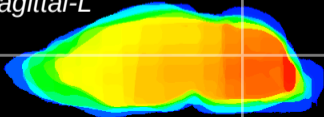

Coronal

Sagittal-R

Sagittal-L

ViBrism: CX10684
Horizontal

Cb nucleus