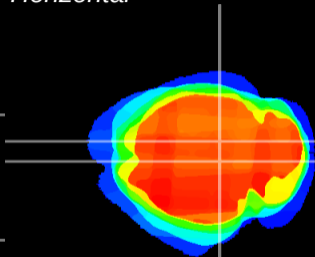

Coronal

Sagittal-R

Sagittal-L

ViBrism: CX10687
Horizontal

SC