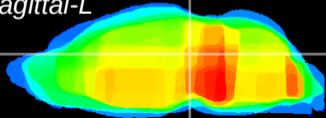

Coronal

Sagittal-R

Sagittal-L

ViBrism: CX10689
Horizontal

PAG