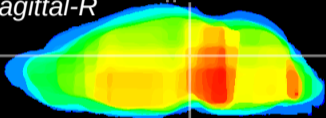

Coronal

Sagittal-R

Sagittal-L

ViBrism: CX10689
Horizontal

PAG