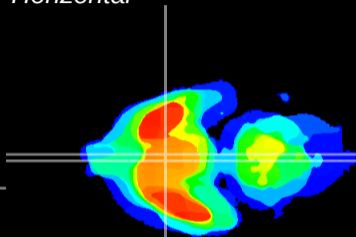

Coronal

Sagittal-R

Sagittal-L

ViBrisM: CX10690
Horizontal

SCN