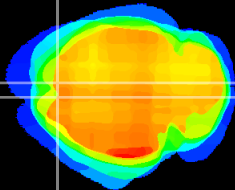

Coronal

Sagittal-R

Sagittal-L

ViBris: CX10691
Horizontal

Cx motor