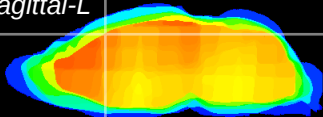

Coronal

Sagittal-R

Sagittal-L

ViBris: CX10691
Horizontal

Cx motor