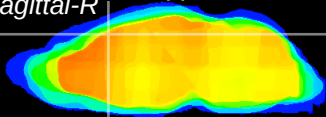

Coronal

Sagittal-R

Sagittal-L

ViBris: CX10691
Horizontal

Cx motor