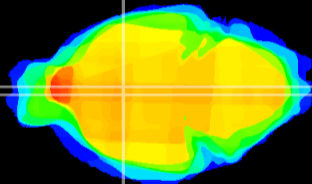

Coronal

Sagittal-R

Sagittal-L

ViBriSM: CX10693
Horizontal

Pa