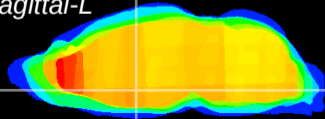

Coronal

Sagittal-R

Sagittal-L

ViBriSM: CX10693
Horizontal

Pa