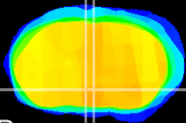

Coronal

Sagittal-R

Sagittal-L

ViBriSM: CX10693
Horizontal

Pa