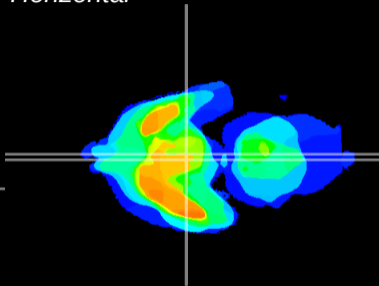

Coronal

Sagittal-R

Sagittal-L

ViBrism: CX10695
Horizontal

Arc