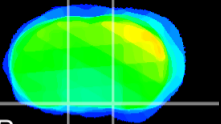

Coronal

Sagittal-R

Sagittal-L

ViBrism: CX10697
Horizontal

S0