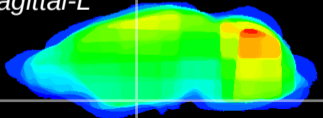

Coronal

Sagittal-R

Sagittal-L

ViBrism: CX10697
Horizontal

S0