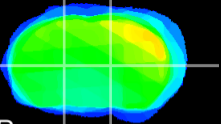

Coronal

Sagittal-R

Sagittal-L

ViBriSM: CX10697
Horizontal

VA/VL