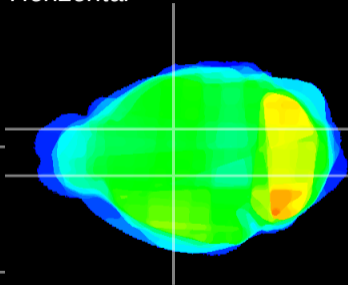

Coronal

Sagittal-R

Sagittal-L

ViBriSM: CX10697
Horizontal

VA/VL