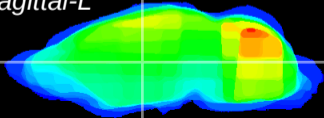

Coronal

Sagittal-R

Sagittal-L

ViBriSM: CX10697
Horizontal

VA/VL