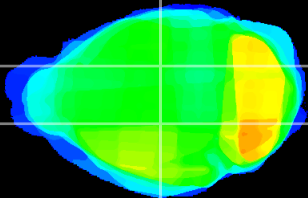

Coronal

Sagittal-R

Sagittal-L

ViBrism: CX10697
Horizontal

VPM/VPL