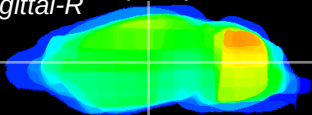

Coronal

Sagittal-R

Sagittal-L

ViBrism: CX10697
Horizontal

VPM/VPL