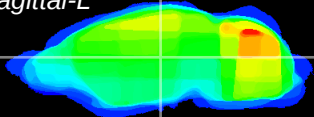

Coronal

Sagittal-R

Sagittal-L

ViBrism: CX10697
Horizontal

VPM/VPL