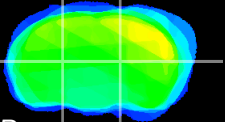

Coronal

Sagittal-R

Sagittal-L

ViBrism: CX10697
Horizontal

VPM/VPL