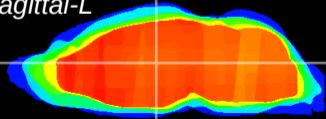

Coronal

Sagittal-R

Sagittal-L

ViBrism: CX10698
Horizontal

MD