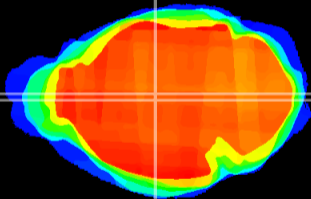

Coronal

Sagittal-R

Sagittal-L

ViBrism: CX10698
Horizontal

MD