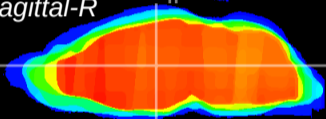

Coronal

Sagittal-R

Sagittal-L

ViBrism: CX10698
Horizontal

MD