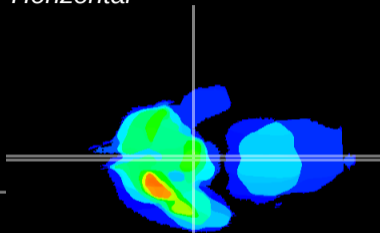

Coronal

Sagittal-R

Sagittal-L

ViBrism: CX10700
Horizontal

ME