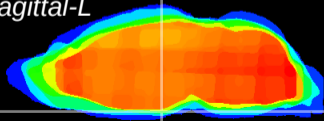

Coronal

Sagittal-R

Sagittal-L

ViBrism: CX10700
Horizontal

ME