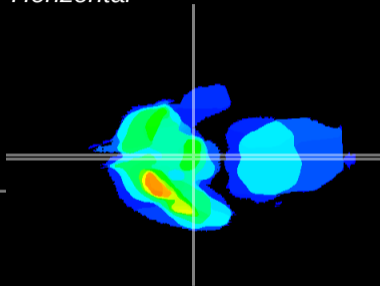

Coronal

Sagittal-R

Sagittal-L

ViBrism: CX10701
Horizontal

ME