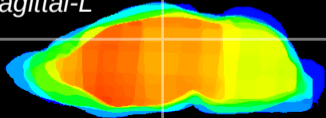

Coronal

Sagittal-R

Sagittal-L

ViBrism: CX10702
Horizontal

DG