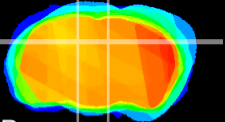

Coronal

Sagittal-R

Sagittal-L

ViBrism: CX10702
Horizontal

DG