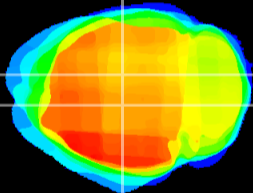

Coronal

Sagittal-R

Sagittal-L

ViBrism: CX10702
Horizontal

DG