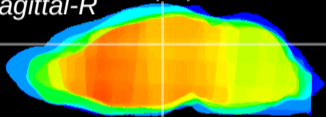

Coronal

Sagittal-R

Sagittal-L

ViBrism: CX10702
Horizontal

DG