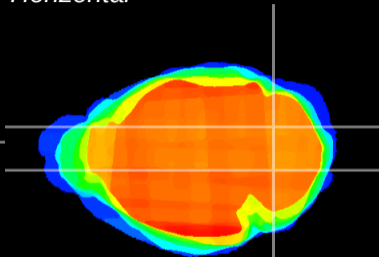

Coronal

Sagittal-R

Sagittal-L

ViBrism: CX10705  
Horizontal

Cb nucleus