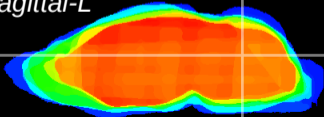

Coronal

Sagittal-R

Sagittal-L

ViBrism: CX10705  
Horizontal

Cb nucleus