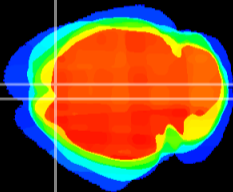

Coronal

Sagittal-R

Sagittal-L

ViBriSM: CX10705  
Horizontal

Cx motor