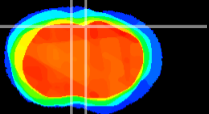

Coronal

Sagittal-R

Sagittal-L

ViBriSM: CX10705  
Horizontal

Cx motor