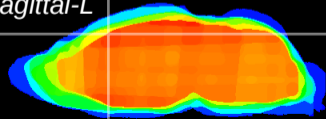

Coronal

Sagittal-R

Sagittal-L

ViBriSM: CX10705  
Horizontal

Cx motor