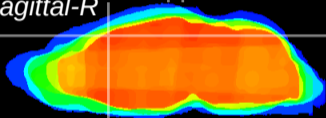

Coronal

Sagittal-R

Sagittal-L

ViBriSM: CX10705  
Horizontal

Cx motor