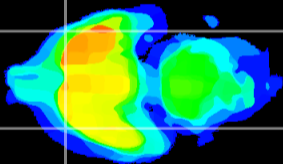

Coronal

Sagittal-R

Sagittal-L

ViBrism: CX10707
Horizontal

Pir