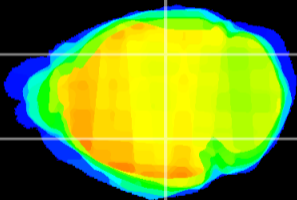

*Coronal*

*Sagittal-R*

*Sagittal-L*

ViBrism: CX10715  
*Horizontal*

LG