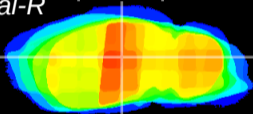

Coronal

Sagittal-R

Sagittal-L

ViBrism: CX10720
Horizontal

LG