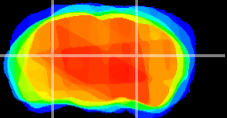

Coronal

Sagittal-R

Sagittal-L

ViBrism: CX10720
Horizontal

LG