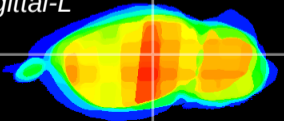

Coronal

Sagittal-R

Sagittal-L

ViBrism: CX10720
Horizontal

LG