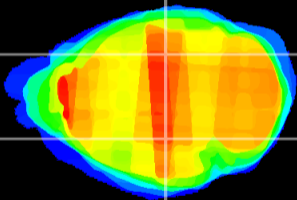

Coronal

Sagittal-R

Sagittal-L

ViBrism: CX10720
Horizontal

LG