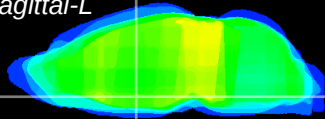

Coronal

Sagittal-R

Sagittal-L

ViBriSm: CX10723
Horizontal

SPa dorsal