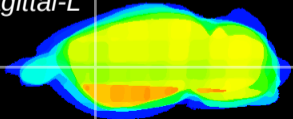

Coronal

Sagittal-R

Sagittal-L

ViBrisM: CX10724
Horizontal

CPU lateral