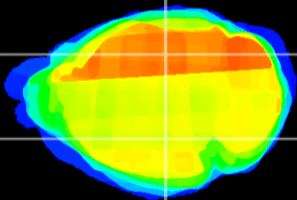

*Coronal*

*Sagittal-R*

*Sagittal-L*

ViBrism: CX10724  
*Horizontal*

LG