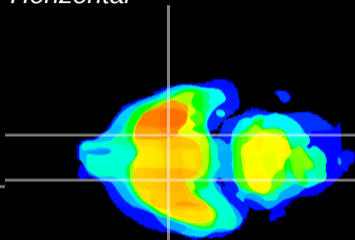

Coronal

Sagittal-R

Sagittal-L

ViBrism: CX10734
Horizontal

S0