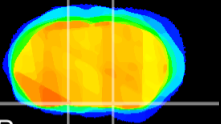

Coronal

Sagittal-R

Sagittal-L

ViBrism: CX10734
Horizontal

S0