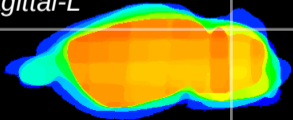

Coronal

Sagittal-R

Sagittal-L

ViBrism: CX10735
Horizontal

Cb lobe