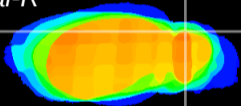

Coronal

Sagittal-R

Sagittal-L

ViBrism: CX10735
Horizontal

Cb lobe