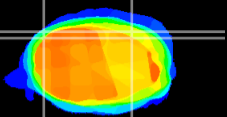

Coronal

Sagittal-R

Sagittal-L

ViBrism: CX10735
Horizontal

Cb lobe