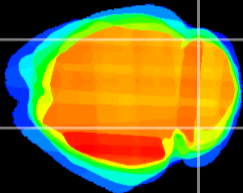

Coronal

Sagittal-R

Sagittal-L

ViBrism: CX10735
Horizontal

Cb lobe