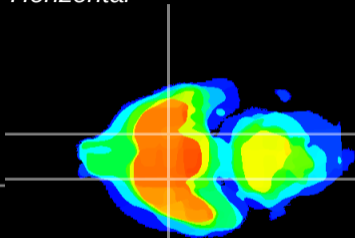

*Coronal*

*Sagittal-R*

*Sagittal-L*

ViBrism: CX10743  
*Horizontal*

S0